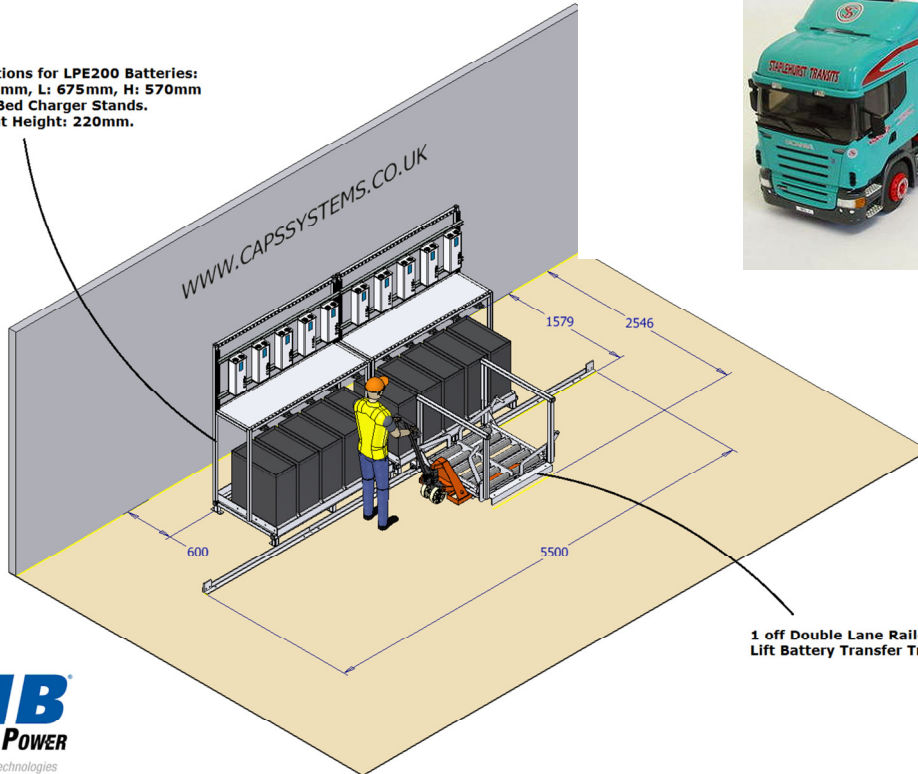

## Staplehurst Transits – Kent (Toyota)

10 Stations for LPE200 Batteries:  
W: 244mm, L: 675mm, H: 570mm  
Roller Bed Charger Stands.  
Roll Out Height: 220mm.

1 off Double Lane Railed Manual Lift Battery Transfer Trolley